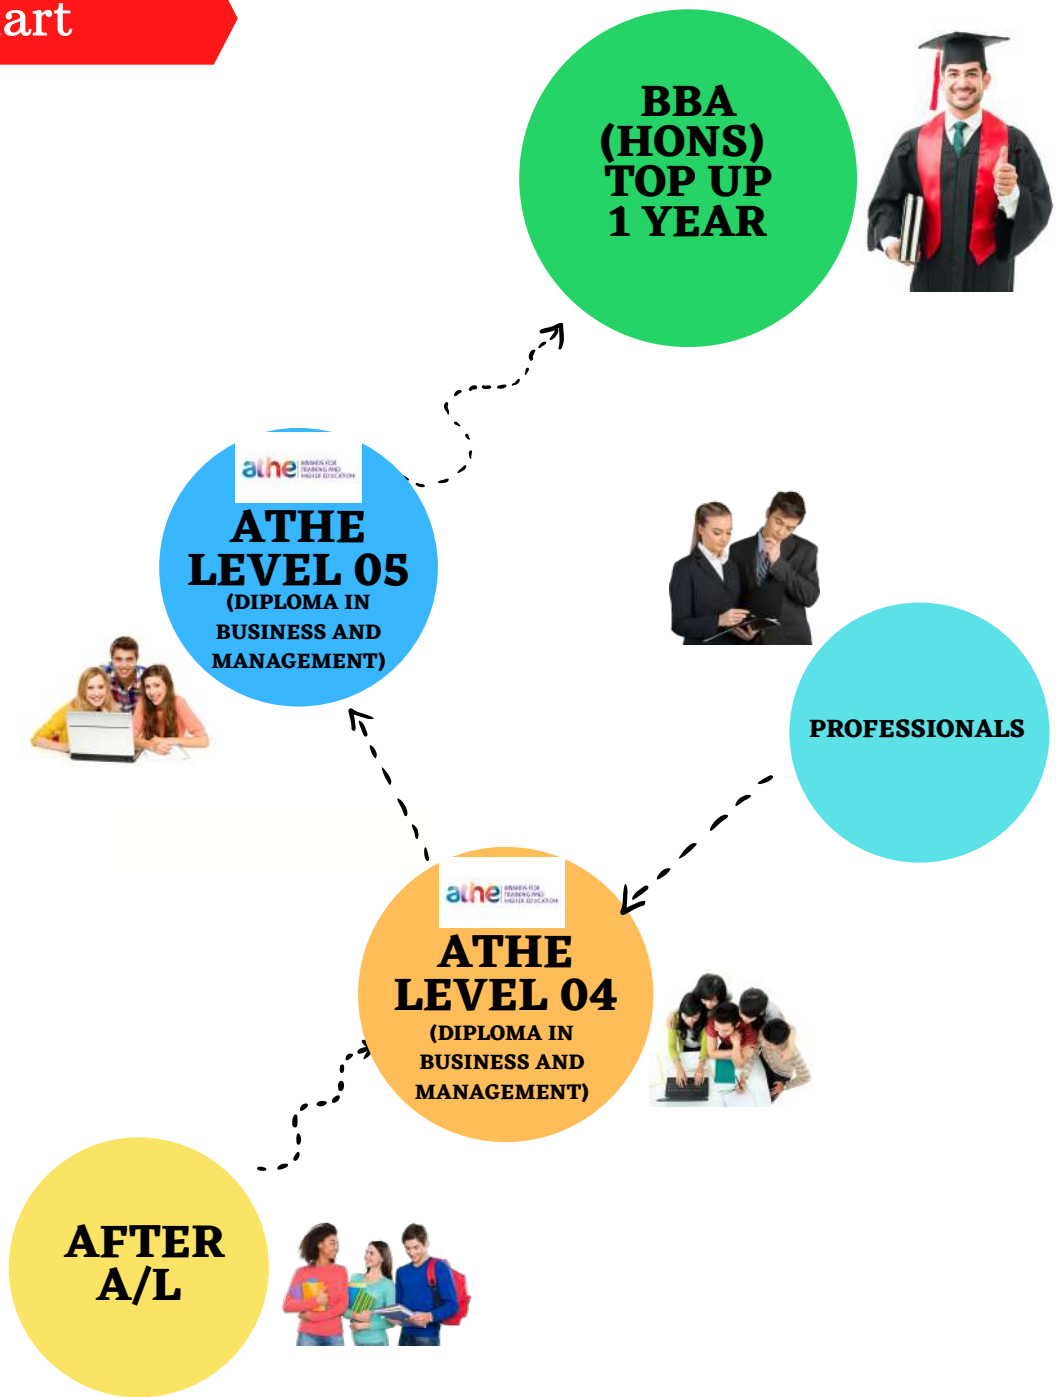

Progression Chart

For more information
UK +44 7472 345331
Or
Asia Pacific +94 777 20 15 15

business@b-tic.org

www.b-tic.org

[Btic Campus](https://www.facebook.com/BticCampus)

B-TIC
BUSINESS AND TECHNOLOGY
INTERNATIONAL CAMPUS